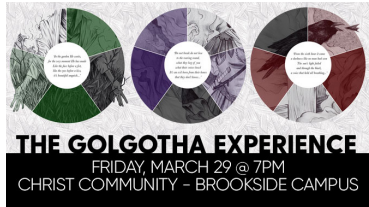

### Four Chapter Gallery Exhibition

(Downtown Campus) **Friday, March 1, 5:30-9:00pm**

*Cross & Resurrection* is a collection of artwork created by Christos Collective that focuses on new life, self-sacrifice, and eternal redemption. Christos Collective is an international artists and scholars community that empowers contemporary Christian visual art to promote a greater understanding of a Christian worldview. More at [FourChapter.gallery](http://FourChapter.gallery)